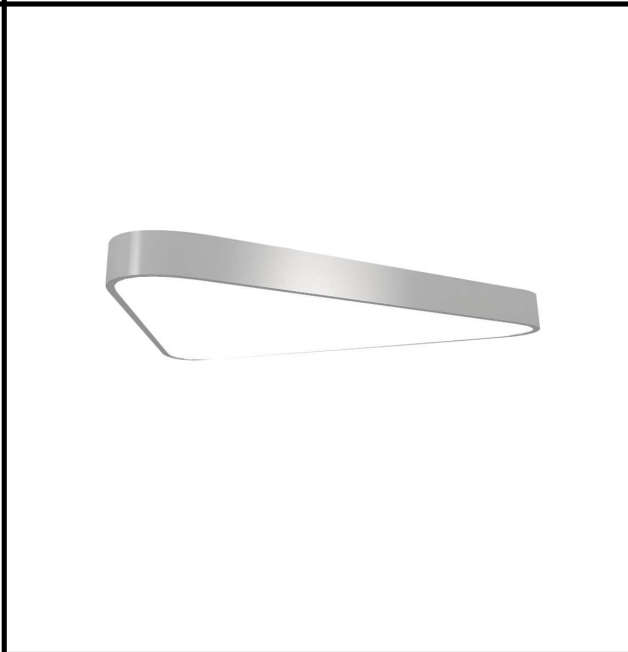

Sovitron Interior Pvt.Ltd.

<b>Model Name</b>	Ciera Soft Traingle / DLATCSTDSD-70
<b>Description</b>	Architectural Light

Technical description	Image
-----------------------	-------

<b>Dimension</b>	LXW=1200mmX1200mm H=60mm/90mm/95mm
<b>Frame</b>	Aluminium
<b>Color Tempertaure</b>	4000K
<b>Power</b>	70W
<b>Total Luminous Flux</b>	5950 lm
<b>Efficacy</b>	85 lm/W
<b>IP rating</b>	50
<b>Color Rendering</b>	≥80
<b>Mounting</b>	Surface
<b>Optics</b>	White Opal Diffuser
<b>Dimming</b>	NON-Dimmable
<b>Operating Voltage</b>	220-240 VAC
<b>Standard Lifetime</b>	L70 minimum at 50,000 burning hours