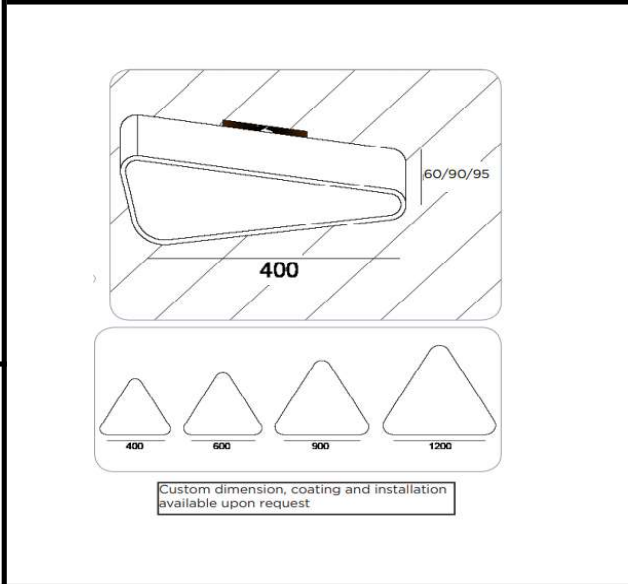

Dimension diagram

Address: Plot #7 Saroorpur-Nangla Industrial Area,Ballabgarh-Sohna Road,Faridabad-121005
Email: info@sovitron.com